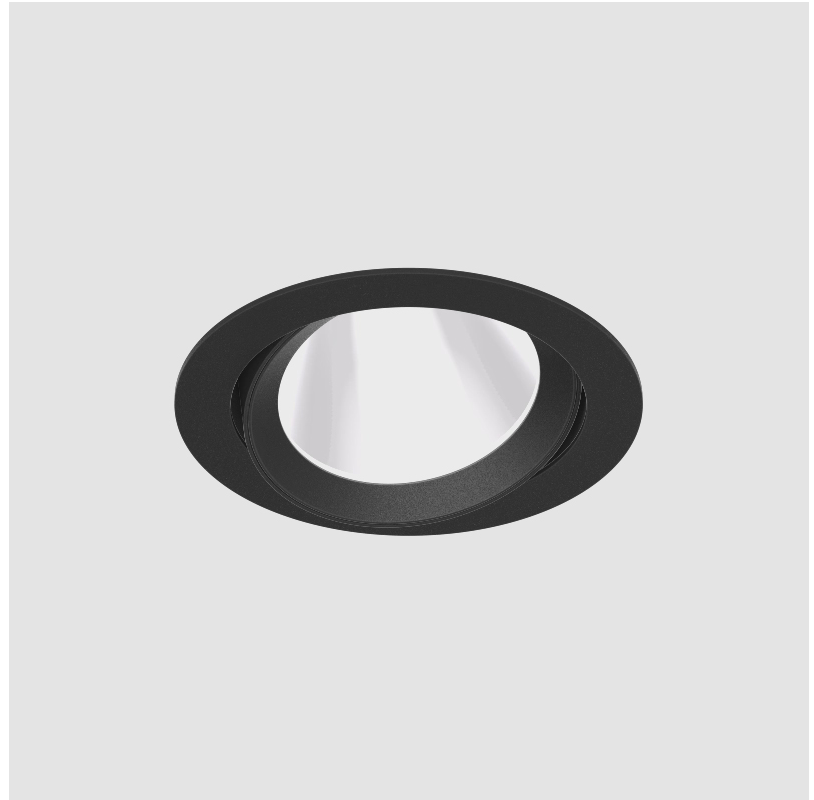

GENERAL

Series: Mechaniq Round
Brand: Prolicht
Division: Architectural
Mounting Type: Recessed
Mounting Location: Ceiling
Subcategory: Downlight

PHYSICAL

Shape: Round
Diameter (mm): 130
Diameter (in): 5 1/8
Height (mm): 108
Height (in): 4 1/4
Ceiling Thickness (mm): 10 / 12.5 / 15
Ceiling Thickness (in): 3/8 or 1/2 or 9/16
Min. Recessing Depth (mm): 130
Min. Recessing Depth (in): 5 1/8
Light Distribution: Adjustable / Downlight
Weight (kg): 0.707
Weight (lbs): 1.56
Fixture Finish: SSR / BKV / CWI / CRY / HAB / UFT / ITA / RUA / FTG / MYG / LOD / PUS / FRO / FUP / KIA / POP / BLS / SPG / MEY / GOH / GUM / CHC / COM / ABZ / JAG / OBR / MOS / ROR
Fixture Material: Aluminum Die Cast
Cut-out Measurements: 120mm / 4 3/4"

ELECTRICAL

Lamp Type: LED (Zhaga Standard)
Total Output Wattage (W): 12 / 15
Dimming: Tri-Mode (Non-Dimming and Phase Dimming (120Vac only) and 0-10V Dimming)
Driver Included: No
Driver Location: Recessed Housing
Driver Type: Constant Current - Universal
Housing: See components
Input Voltage (V): 120 - 277
Constant Current (MA): 350

LED

Number of LEDs: 1
Color Temperature (°K): 2700 / 3000 / 3500 / 4000
Max. Delivered Lumen (lm): 830 / 930 / 1010 / 1030
CRI: >90 CRI
Lamp Life (hrs): 50000

OPTICAL

Reflector°: 8
Adjustability: Rotational 355°, Tilt 30°

RATINGS AND CERTIFICATIONS

Certified By: Certified for North American Standards
IP rating: IP20

120mm 4 3/4"	130mm 5 1/8"	10 | 15mm 3/8" | 9/16"	30°	355°		

A