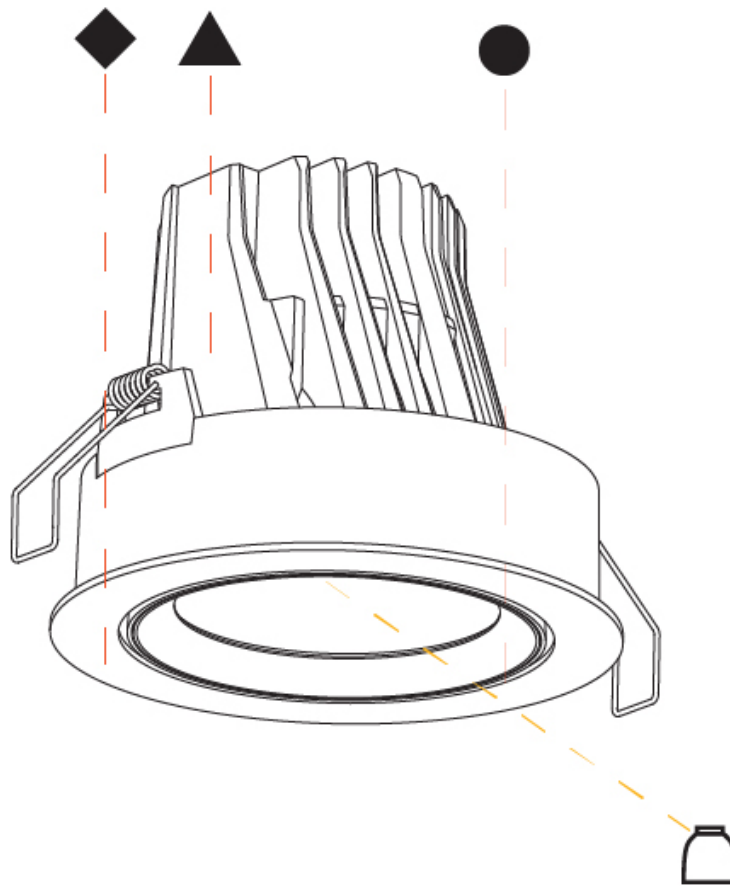

MECHANIQ ROUND RECESSED

A35040-

PROJECT _____

TYPE _____

SPECIFIER _____

QUANTITY _____

DATE _____

A