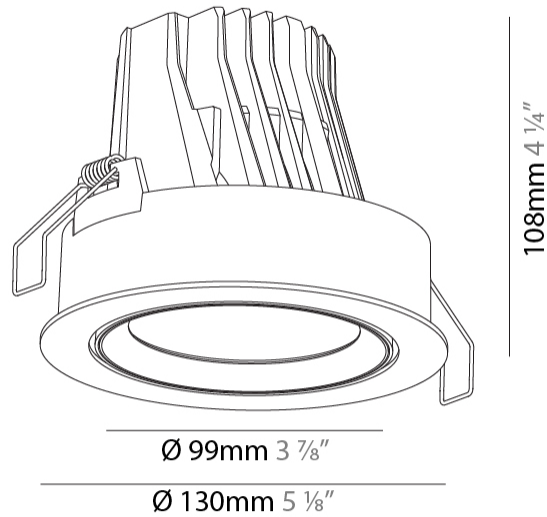

GENERAL

Series: Mechaniq Round
Brand: Prolicht
Division: Architectural
Mounting Type: Recessed
Mounting Location: Ceiling
Subcategory: Downlight

PHYSICAL

Shape: Round
Diameter (mm): 130
Diameter (in): 5 1/8
Height (mm): 108
Height (in): 4 1/4
Ceiling Thickness (mm): 10 / 12.5 / 15
Ceiling Thickness (in): 3/8 or 1/2 or 9/16
Min. Recessing Depth (mm): 130
Min. Recessing Depth (in): 5 1/8
Light Distribution: Adjustable / Downlight
Weight (kg): 0.707
Weight (lbs): 1.56
Fixture Finish: SSR / BKV / CWI / CRY / HAB / UFT / ITA / RUA / FTG / MYG / LOD / PUS / FRO / FUP / KIA / POP / BLS / SPG / MEY / GOH / GUM / CHC / COM / ABZ / JAG / OBR / MOS / ROR
Fixture Material: Aluminum Die Cast
Cut-out Measurements: 120mm / 4 3/4"

ELECTRICAL

Lamp Type: LED (Zhaga Standard)
Total Output Wattage (W): 12 / 15
Dimming: Tri-Mode (Non-Dimming and Phase Dimming (120Vac only) and 0-10V Dimming)
Driver Included: No
Driver Location: Recessed Housing
Driver Type: Constant Current - Universal
Housing: See components
Input Voltage (V): 120 - 277
Constant Current (MA): 350

LED

Number of LEDs: 1
Color Temperature (°K): 2700 / 3000 / 3500 / 4000
Max. Delivered Lumen (lm): 830 / 930 / 1010 / 1030
CRI: >90 CRI
Lamp Life (hrs): 50000

OPTICAL

Reflector°: 8
Adjustability: Rotational 355°, Tilt 30°

RATINGS AND CERTIFICATIONS

Certified By: Certified for North American Standards
IP rating: IP20

120mm 4 3/4"	130mm 5 1/8"	10 | 15mm 3/8" | 9/16"	30°	355°		

A